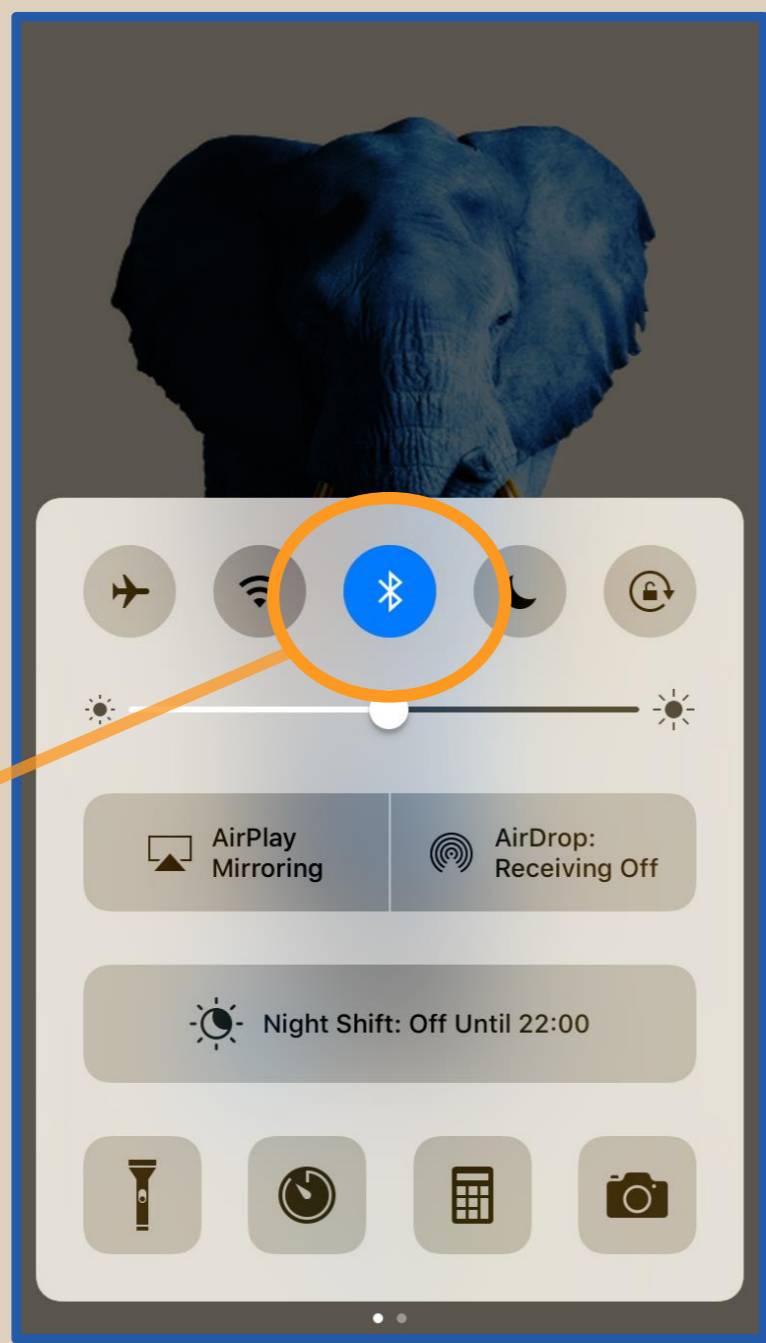

## Option 1: QR Code login

Select «Sign in with QR-Code»

The app will open your camera. Scan the QR Code by placing it in front of your camera.

## Option 2: Manual login

Select «Sign in»

Enter your username and password.

**Username:** the email you have registered with.  
**Password:** bw2017

# On site check-in

Turn on your Bluetooth

Select «Check-in» again on your home screen