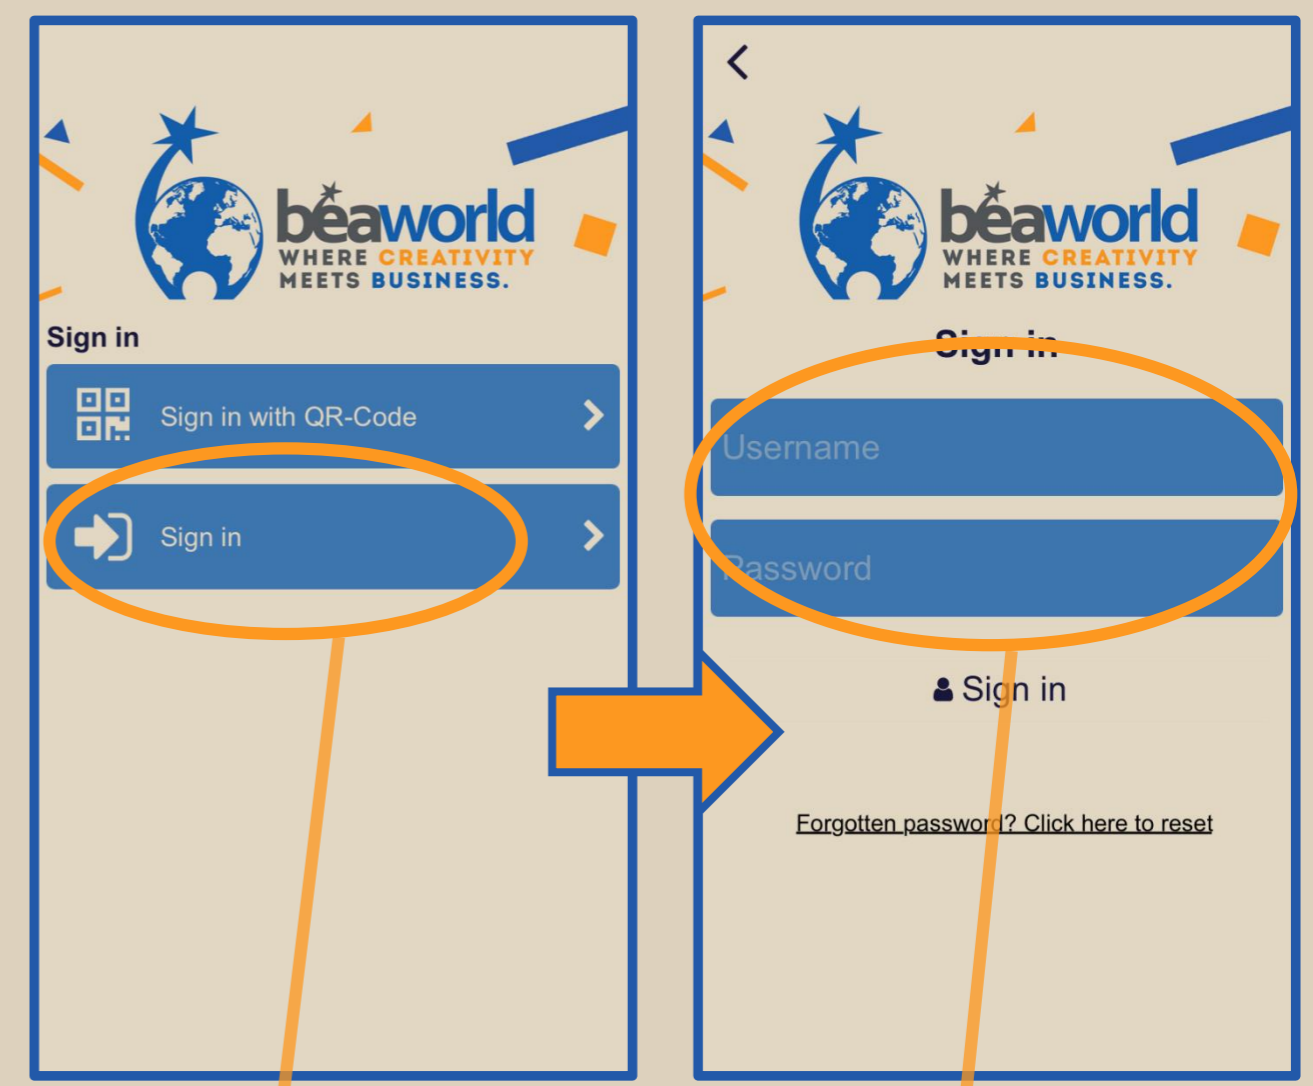

Option 2: Manual login

Select «Sign in»

Enter your username and password.

Username: the email you have registered with.
Password: bw2017